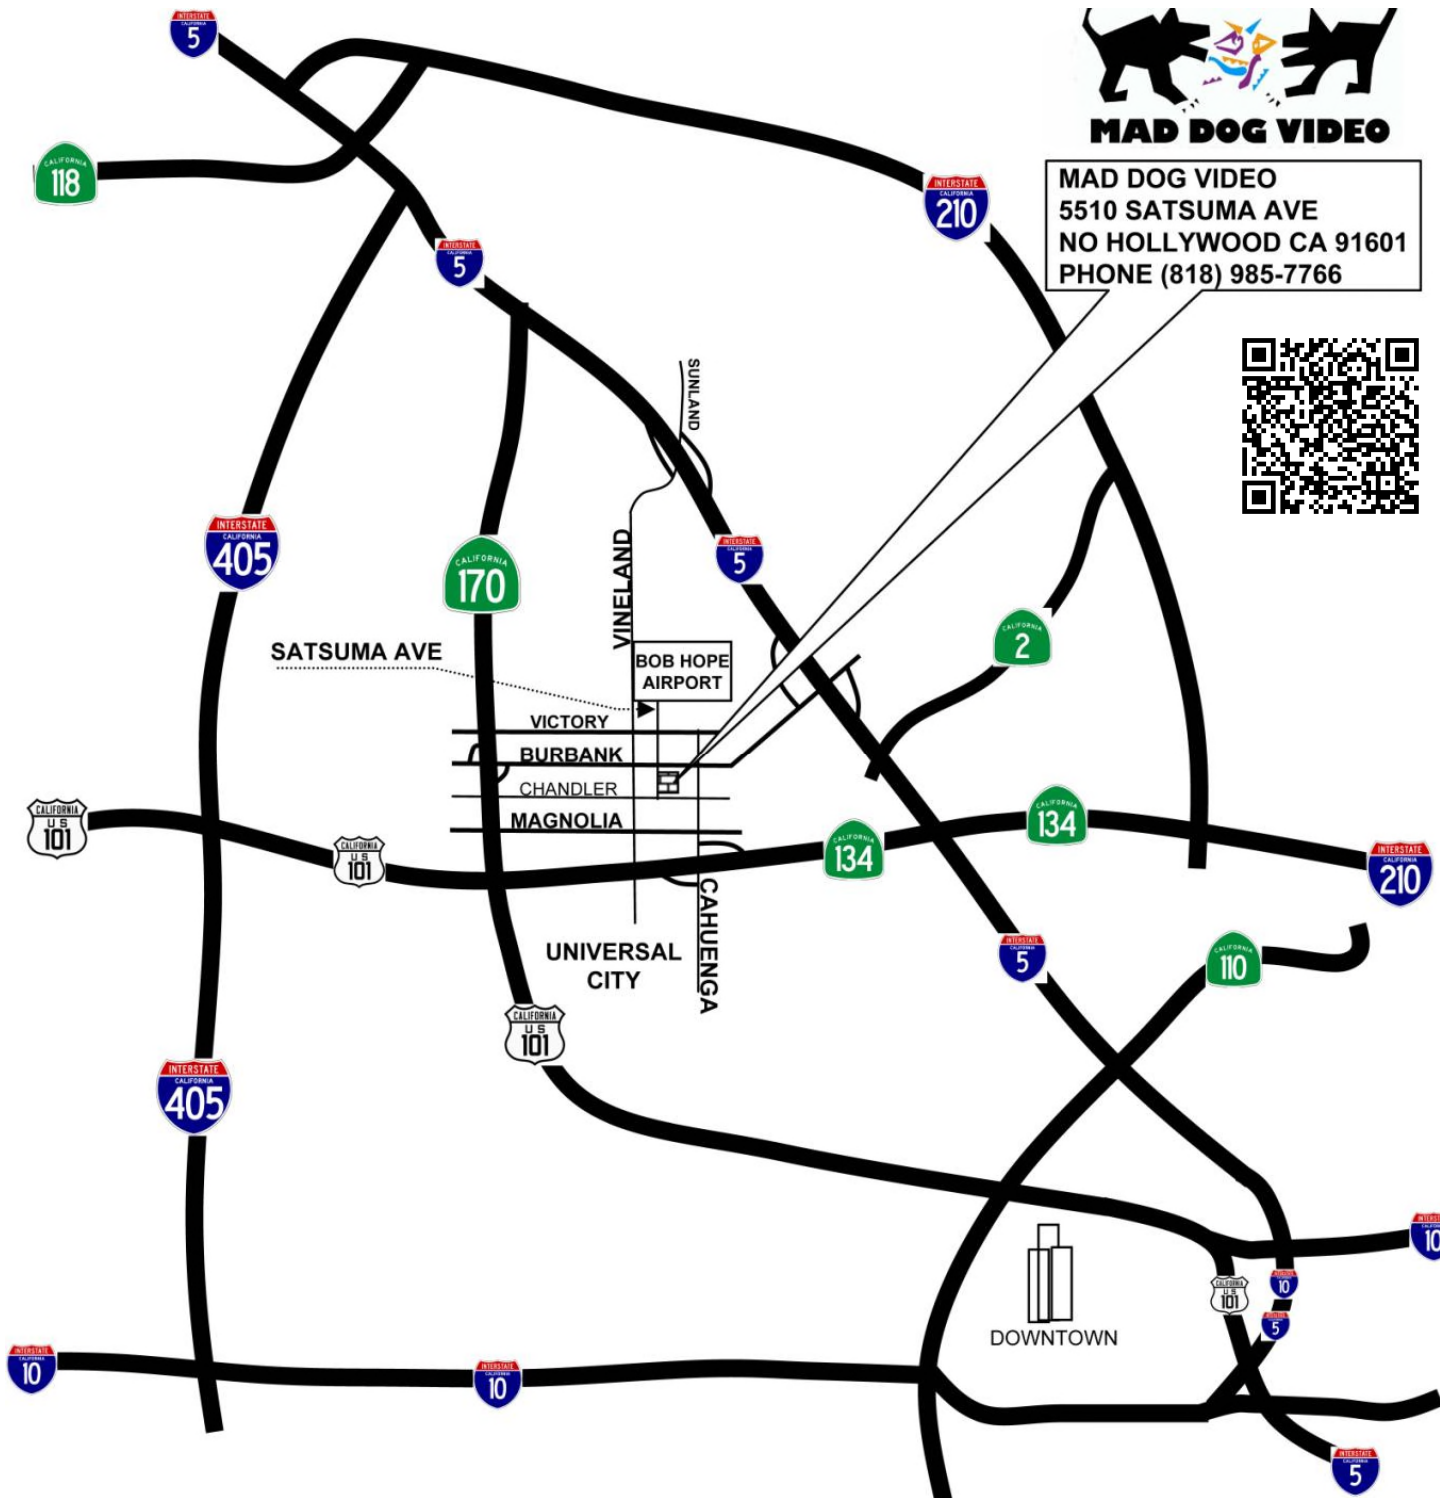

MAD DOG VIDEO

MAD DOG VIDEO
5510 SATSUMA AVE
NO HOLLYWOOD CA 91601
PHONE (818) 985-7766

DIRECTIONS FROM LAX AND THE WESTSIDE

- 1) Take the 405 FWY NORTH
- 2) Merge onto the 101 FWYSOUTH/EAST
- 3) Merge onto the 134 FWY EAST
- 4) Exit at CAHUENGA BLVD.
- 5) Turn LEFT onto CAHUENGA AVE.
- 6) Turn LEFT at CHANDLER BLVD
- 7) Turn RIGHT at SATSUMA AVE
- 8) Turn RIGHT into parking lot

DIRECTIONS FROM DOWNTOWN AND HOLLYWOOD

- 1) Take the 101 FWY NORTH/WEST
- 2) Merge onto the 170 FWY NORTH
- 3) Exit at BURBANK BLVD.
- 4) Turn RIGHT onto BURBANK Blvd.
- 5) Turn RIGHT onto SATSUMA AVE.
- 6) Turn LEFT into parking lot

DIRECTIONS FROM PASADENA

- 1) Take the 134 FWY WEST
- 2) Exit at CAHUENGA AVE
- 3) Turn RIGHT onto CAHUENGA AVE
- 4) Turn LEFT at CHANDLER BLVD
- 5) Turn RIGHT at SATSUMA AVE
- 6) Turn RIGHT into parking lot

DIRECTIONS FROM SIMI VALLEY

- 1) Take the 118 FWY EAST
- 2) Merge onto the 5 FWY SOUTH
- 3) Merge onto the 170 FWY SOUTH
- 4) Exit at BURBANK BLVD.
- 5) Turn LEFT onto BURBANK BLVD.
- 6) Turn RIGHT onto SATSUMA AVE.
- 7) Turn LEFT into parking lot